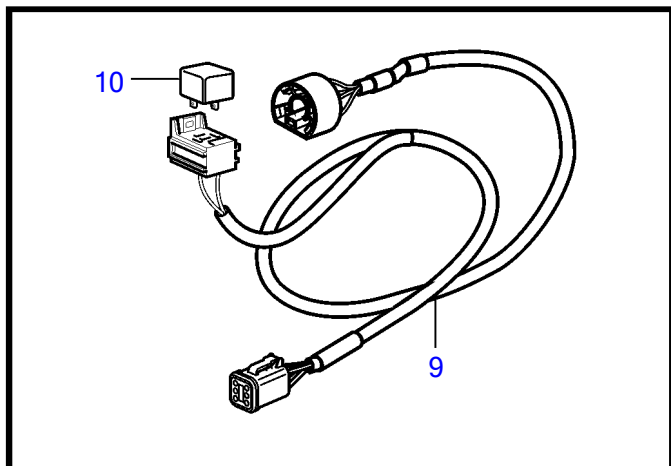

D4-180I-E, D4-225A-E, D4-225I-E, D4-260A-E, D4-260D-E, D4-260I-E, D4-300A-E, D4-300D-E, D4-300I-E

26508

D4-180I-E, D4-225A-E, D4-225I-E, D4-260A-E, D4-260D-E, D4-260I-E, D4-300A-E, D4-300D-E, D4-300I-E

REF	PART NO.	QTY	DESCRIPTION	SEE SEC.	NOTES
1	3587071	1	Starter switch		
2	859955	1	• Plastic nut		
3	859953	1	• Key		State key code when ordering
			• Bulletin 49-30	49-30-EN	Key P/N 859953
4	21461496	1	Network adapter		Analogue key interface
5	3817974	1	• Alarm		
6	21469055	1	Connection block		
7	3886666	3	Cable		
8	881849	1	Wiring harness		
9	888004	1	Cable		
10	873765	1	Relay		