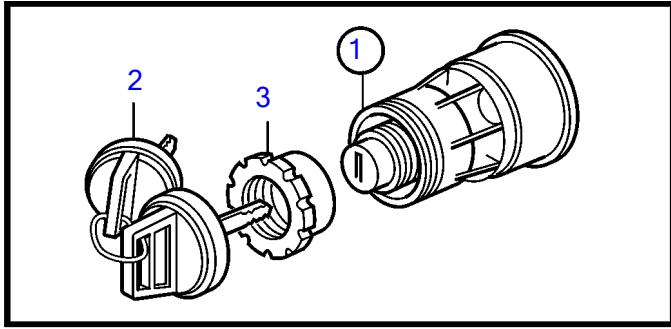

D4-180I-E, D4-225A-E, D4-225I-E, D4-260A-E, D4-260D-E, D4-260I-E, D4-300A-E, D4-300D-E, D4-300I-E

26508

D4-180I-E, D4-225A-E, D4-225I-E, D4-260A-E, D4-260D-E, D4-260I-E, D4-300A-E, D4-300D-E, D4-300I-E

REF	PART NO.	QTY	DESCRIPTION	SEE SEC.	NOTES
1	3587071	1	Starter switch		
2	859955	1	• Plastic nut		
3	859953	1	• Key		State key code when ordering
			• Bulletin 49-30	49-30-EN	Key P/N 859953
4	21461496	1	Network adapter		Analogue key interface
5	3817974	1	• Alarm		
6	21469055	1	Connection block		
7	3886666	3	Cable		
8	881849	1	Wiring harness		
9	888004	1	Cable		
10	873765	1	Relay		