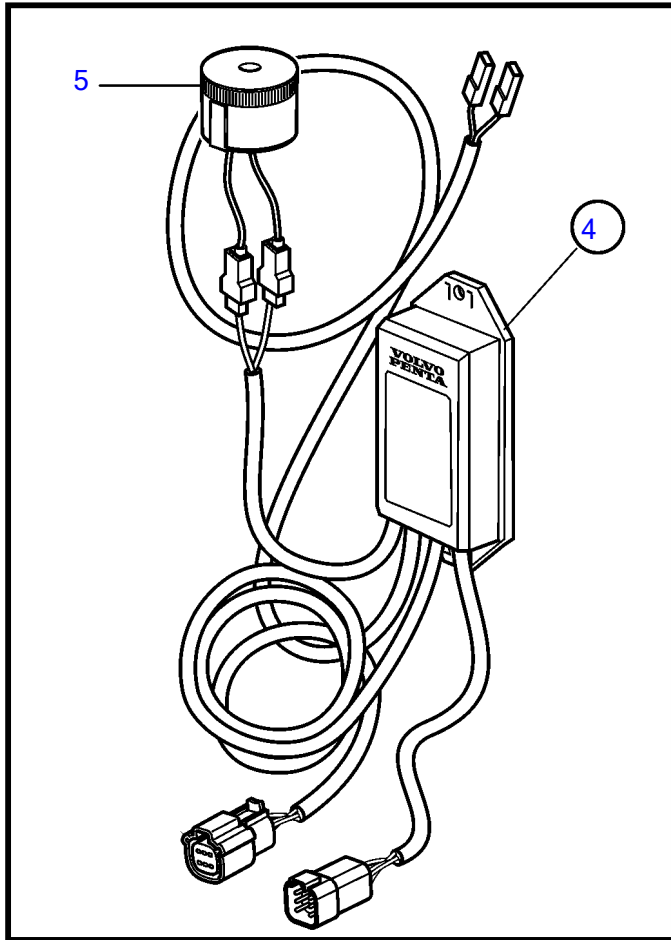

D4-180I-E, D4-225A-E, D4-225I-E, D4-260A-E, D4-260D-E, D4-260I-E, D4-300A-E, D4-300D-E, D4-300I-E

26508

D4-180I-E, D4-225A-E, D4-225I-E, D4-260A-E, D4-260D-E, D4-260I-E, D4-300A-E, D4-300D-E, D4-300I-E

REF	PART NO.	QTY	DESCRIPTION	SEE SEC.	NOTES
1	3587071	1	Starter switch		
2	859955	1	• Plastic nut		
3	859953	1	• Key		State key code when ordering
			• Bulletin 49-30	49-30-EN	Key P/N 859953
4	21461496	1	Network adapter		Analogue key interface
5	3817974	1	• Alarm		
6	21469055	1	Connection block		
7	3886666	3	Cable		
8	881849	1	Wiring harness		
9	888004	1	Cable		
10	873765	1	Relay		